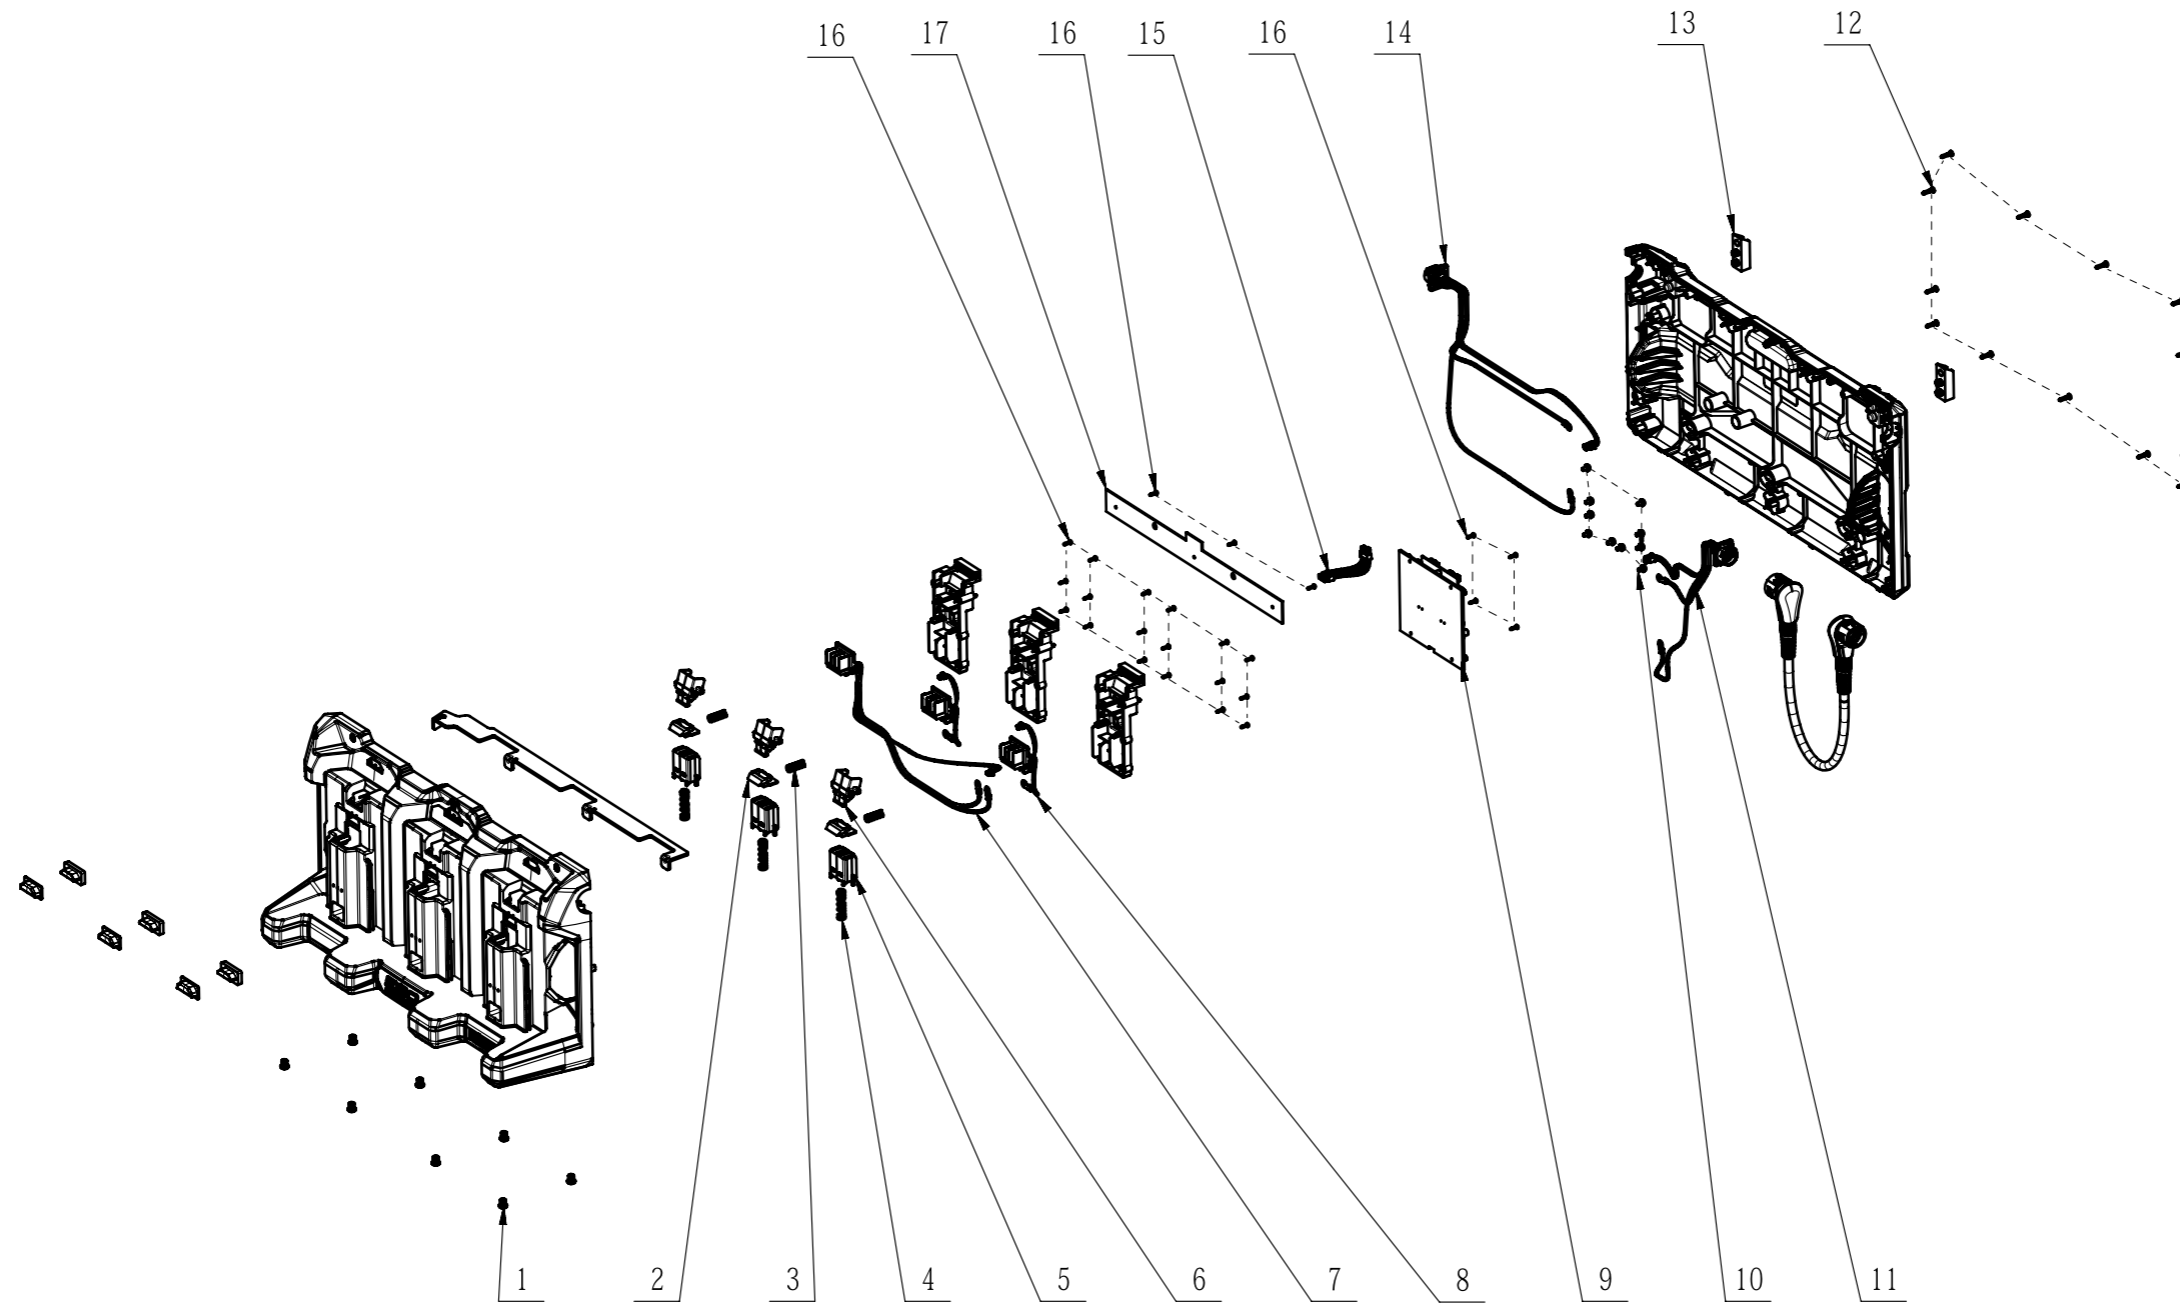

Product Description: Commercial 3-port Charging Adaptor
Model Number: PGX3000D
Service Item Number: 0800315001S01
Version: A
Issue Date: 2023/08/05

BILL OF MATERIALS

PGX3000B Charger

Index Nr.	Art. Nr.	Description EN	Beschreibung DE	TIs	Supersession	QTY in machine	Torque (Nm)	MPQ	Repair Time (min)
1	3128842001	Foot							
2	3127497001	Power Pack Button	Akku-Entriegelungshebel					1	
3	3660013003	Spring1	Feder					10	
4	3660818001	Compression Spring	Druckfeder					10	
5	3131427001	Sliding Block	Sliding Block					1	
6	3135101001	Power Pack Button							
7	3403548002	Connecting Base Wiring Harness							
8	3403548001	Connecting Base Wiring Harness							
9	2831956001	Main Electric Assembly							
10	5610389001	Screw and Washer Assembly							
11	4861265001	Bus Wire Harness Assembly							
12	5610264007	Hexagon Lobular Screw							
13	3135097001	Rubber Gasket							
14	4861265002	Bus Wire Harness Assembly							
15	4861266001	Lamp Plate Wiring Harness							
16	5610011004	Tapping Screw							
17	2831768001	LED Electric Assembly							