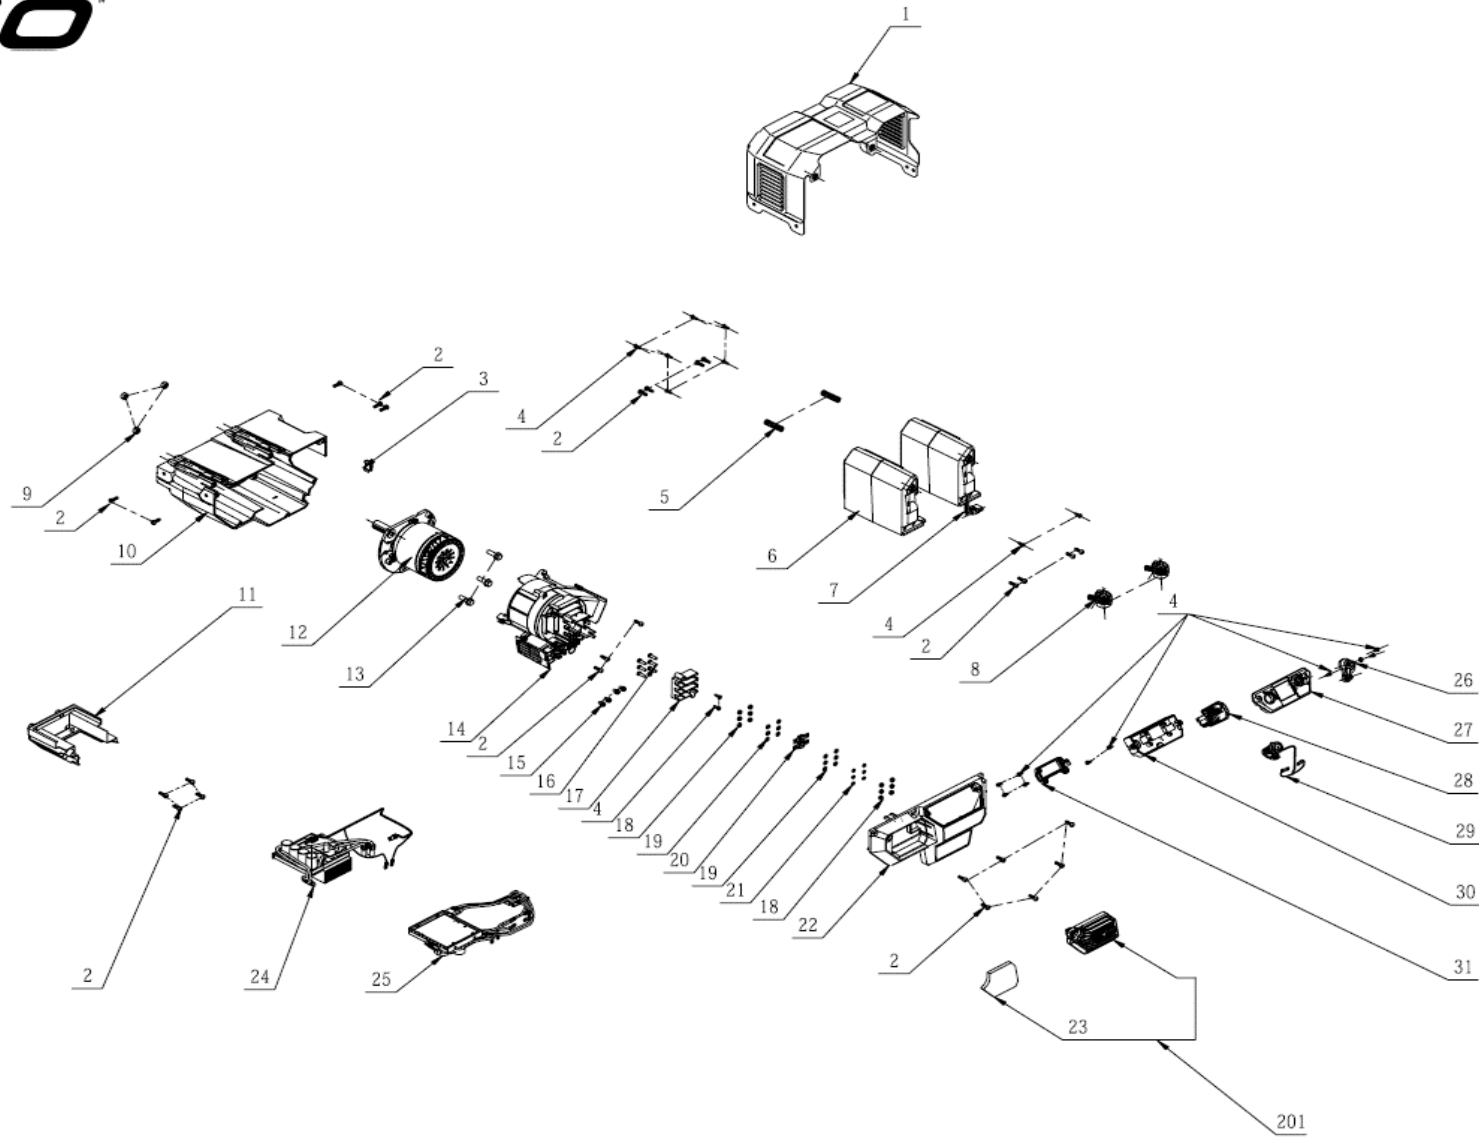

Product Description: Power Unit
Model Number: PU2710E
Service Item Number: FF10015001S01
Version: A
Issue Date: 2024/06/07

Repair Parts_Power Unit_PU2710E

Index No.	Art. No.	Description	QTY in machine	Weight (g)	MPQ	Repairable or Not?	Standard Repair Time (min.)
1	3709063002	Battery Box Cover	1	1080	1	Yes	3
2	5610336002	Tapping Screw	26	4	10	Yes	4
3	3132568001	Rubber Block	1	2	10	Yes	2
4	5620377003	Hexagon Socket Screw	19	2	10	Yes	2
5	3660979001	Compression Spring	2	61.5	10	Yes	5
6	2850717001	Stand Column Assembly	1	300	1	Yes	7
7	2850717002	Stand Column Assembly	1	300	1	Yes	7
8	2850234001	Key Set	2	26	1	Yes	1
9	5630271001	Nut	3	7	10	Yes	25
10	3423545001	Base	1	3167	1	Yes	35
11	3134786001	PCB Holder	1	101	1	Yes	10
12	2730410001	DC Motor	1	3450	1	Yes	25
13	5640354001	Flange Bolt-Large Series	3	20	10	Yes	25
14	2850253001	Fan Baffle Set	1	400	1	Yes	20
15	5611128001	Screw and Washer Assembly	4	5	10	Yes	5
16	5640004001	Hexagon Head Bolt	6	6	10	Yes	3
17	3132381001	Fuse Bottom Support	1	23	1	Yes	8
18	5630003003	Hexagon Nut	12	1.4	10	Yes	10
19	5650013001	Plain Washer	13	1.8	10	Yes	5
20	4970355001	Fuse	2	6.7	10	Yes	5
21	5650015003	Spring Washer	6	0.5	10	Yes	5
22	3134783004	Front Cover	1	211	1	Yes	3
23	3709110001	Side Sponge	1	1	1	Yes	1
24	2831750001	Main Electric Assembly	1	612	1	Yes	15
25	2831749001	BMS Electric Assembly	1	567	1	Yes	15
26	2850259001	Adjusting Lever Assembly	1	20	1	Yes	1
27	2831748001	Switch Electric Assembly	1	150	1	Yes	5
28	2831980001	Bluetooth Electric Assembly	1	30	1	Yes	5
29	4871073001	Switch Lock	1	50	1	Yes	3
30	3134791001	Bottom Switch Box Cover	1	37	1	Yes	3
31	3134788001	Cord Anchorage	1	10	1	Yes	2
201	2850265001	Decorative Cover Assembly	1	65	1	Yes	1