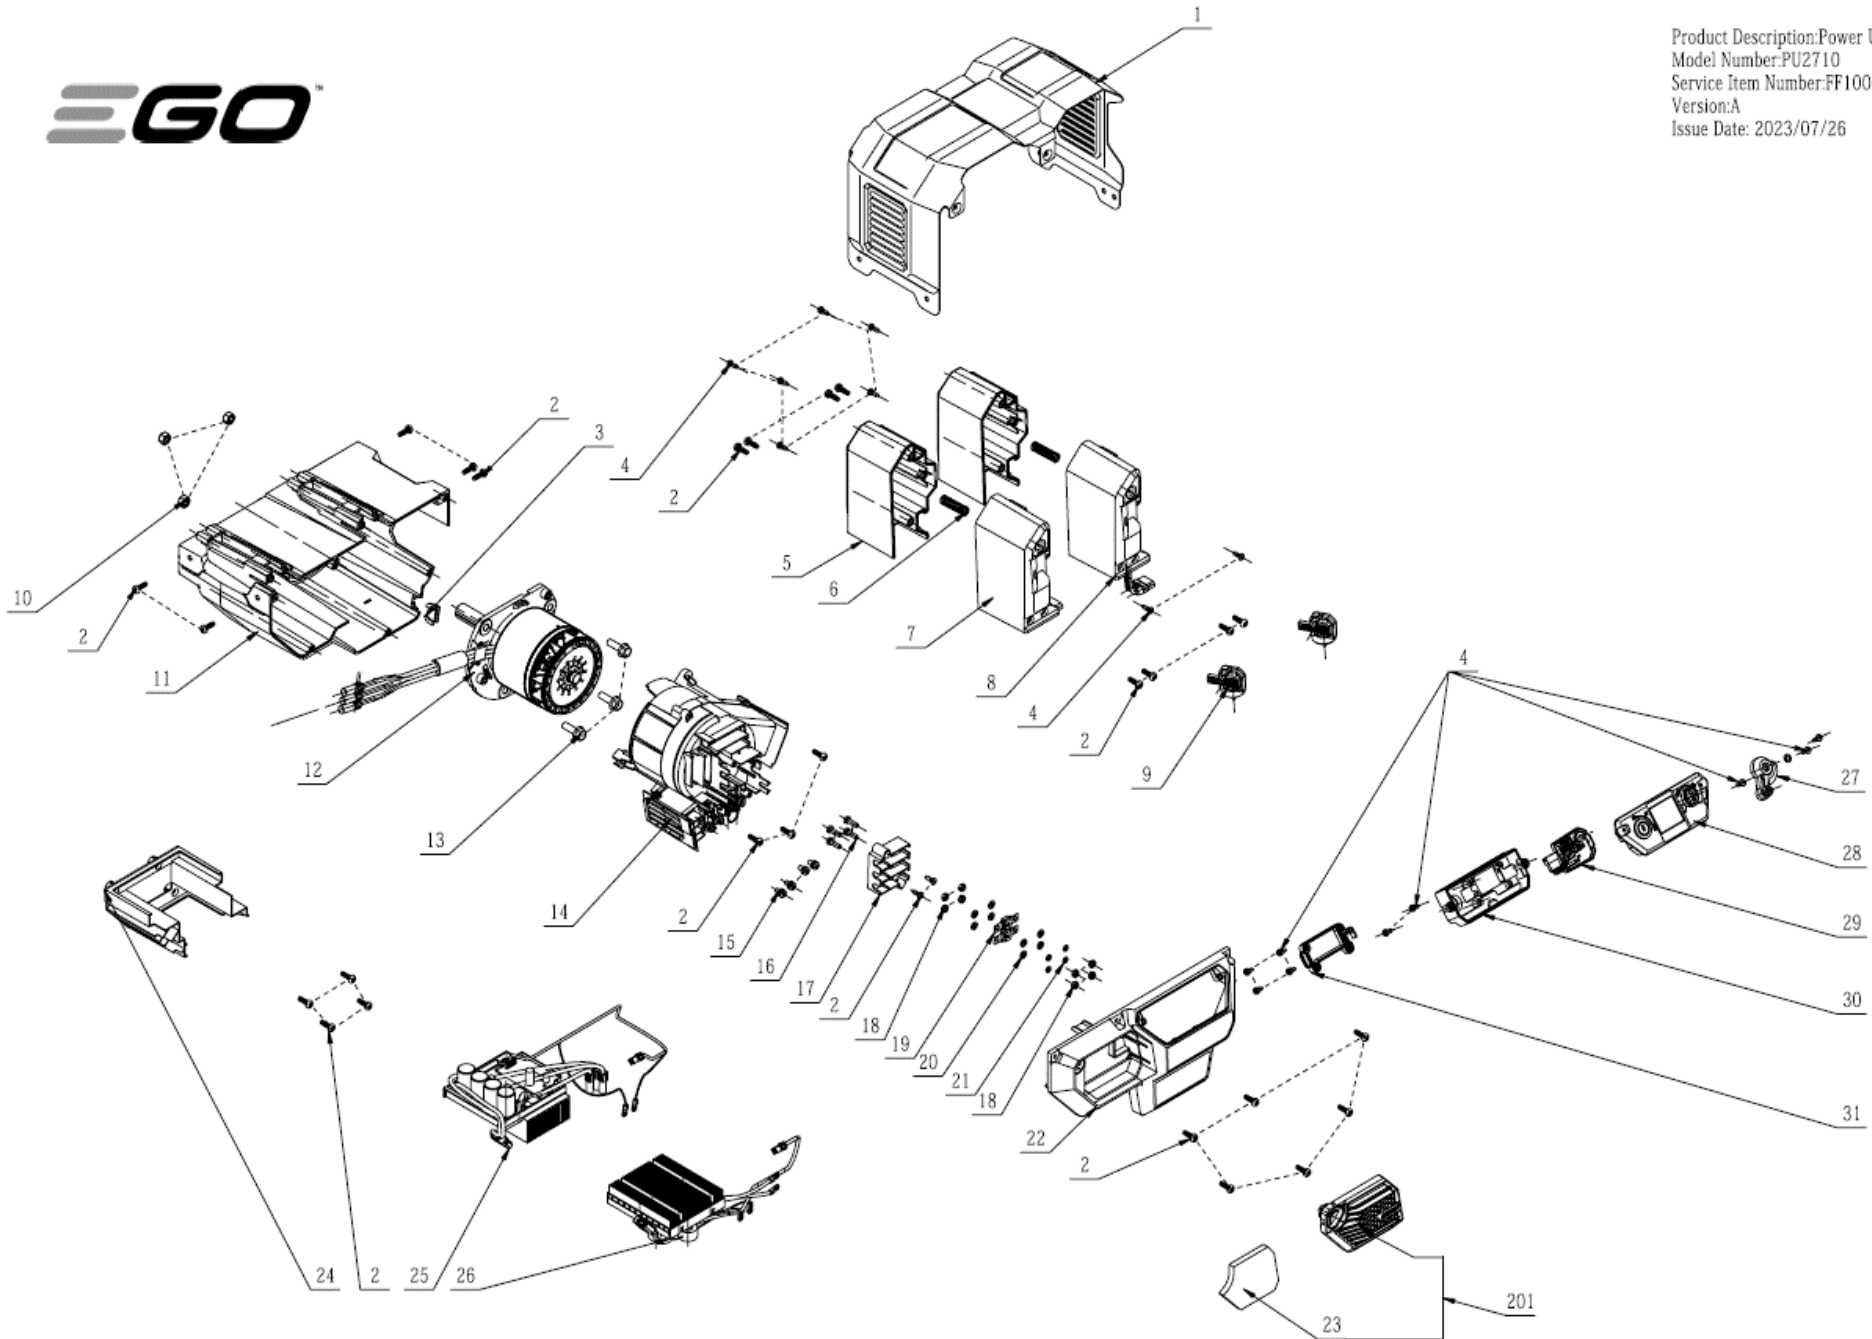

Product Description: Power Unit
Model Number: PU2710
Service Item Number: FF10011001S01
Version: A
Issue Date: 2023/07/26

Repair Parts_Power Unit_PU2710

Index No.	Art. No.	Description	QTY in machine	Weight (g)	MPQ	Repairable or Not?	Standard Repair Time (min.)
1	3709063002	Battery Box Cover	1	1080	1	Yes	3
2	5610336002	Tapping Screw	26	4	10	Yes	4
3	3132568001	Rubber Block	1	2	10	Yes	2
4	5620377003	Hexagon Socket Screw	19	2	10	Yes	2
5	3134792001	Column	2	184	1	Yes	5
6	3660979001	Compression Spring	2	61.5	10	Yes	5
7	2850717001	Stand Column Assembly	1	300	1	Yes	7
8	2850717002	Stand Column Assembly	1	300	1	Yes	7
9	2850234001	Key Set	2	26	1	Yes	1
10	5630271001	Nut	3	7	10	Yes	25
11	3423545001	Base	1	3167	1	Yes	35
12	2730410001	DC Motor	1	3450	1	Yes	25
13	5640354001	Flange Bolt-Large Series	3	20	10	Yes	25
14	2850253001	Fan Baffle Set	1	400	1	Yes	20
15	5611128001	Screw and Washer Assembly	4	5	10	Yes	5
16	5640004001	Hexagon Head Bolt	4	4	10	Yes	3
17	3132381001	Fuse Bottom Support	1	23	1	Yes	8
18	5630003003	Hexagon Nut	8	1.4	10	Yes	10
19	4970355001	Fuse	2	6.7	10	Yes	5
20	5650013001	Plain Washer	9	1.8	10	Yes	5
21	5650015003	Spring Washer	4	0.5	10	Yes	5
22	3134783002	Front Cover	1	211	1	Yes	3
23	3709110001	Side Sponge	1	1	1	Yes	1
24	3134786001	PCB Holder	1	101	1	Yes	10
25	2831750001	Main Electric Assembly	1	612	1	Yes	15
26	2831749001	BMS Electric Assembly	1	567	1	Yes	15
27	2850259001	Adjusting Lever Assembly	1	20	1	Yes	1
28	2831748001	Switch Electric Assembly	1	150	1	Yes	5
29	2831980001	Bluetooth Electric Assembly	1	30	1	Yes	5
30	3134791001	Bottom Switch Box Cover	1	37	1	Yes	3
31	3134788001	Cord Anchorage	1	10	1	Yes	2
201	2850265001	Decorative Cover Assembly	1	65	1	Yes	1